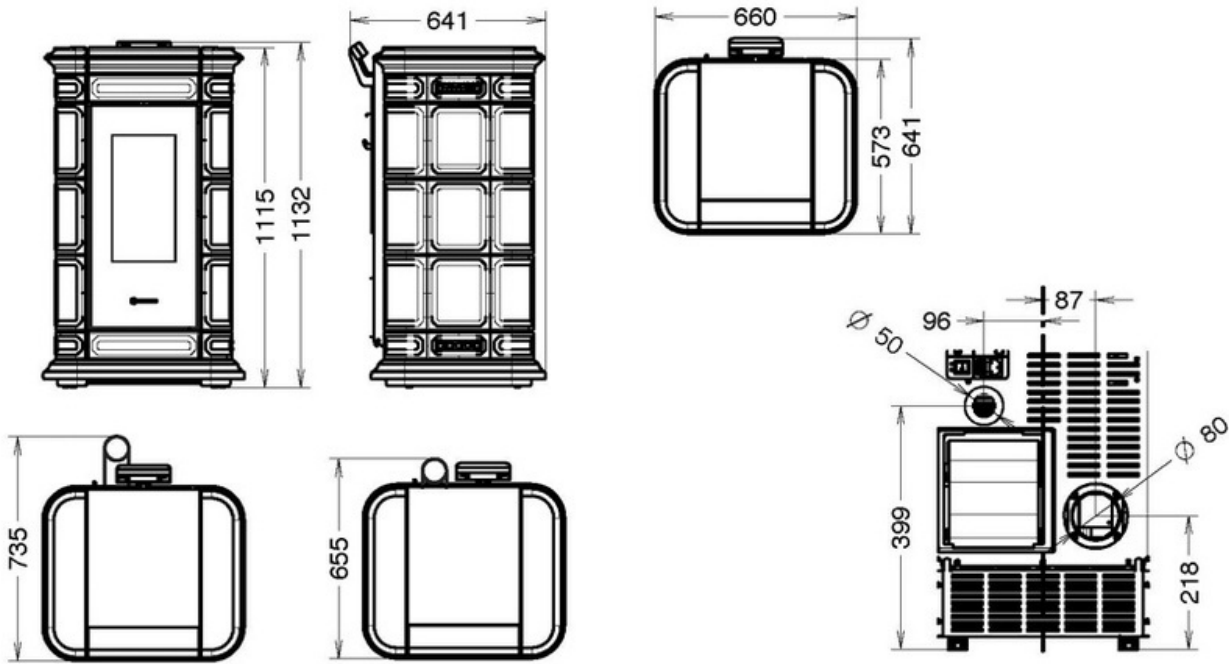

THERMOROSSI S.p.A.

Via Grumolo, 4 | 36011 Arsiero (VI) | Italy | E-mail: info@thermorossi.it

Tel: 800.44.88.77 | Fax: 0445 741657 | P.IVA 00168470243 | Iscr. REA99797 Vicenza | Cap. Sociale di 156,000,00 I.v.