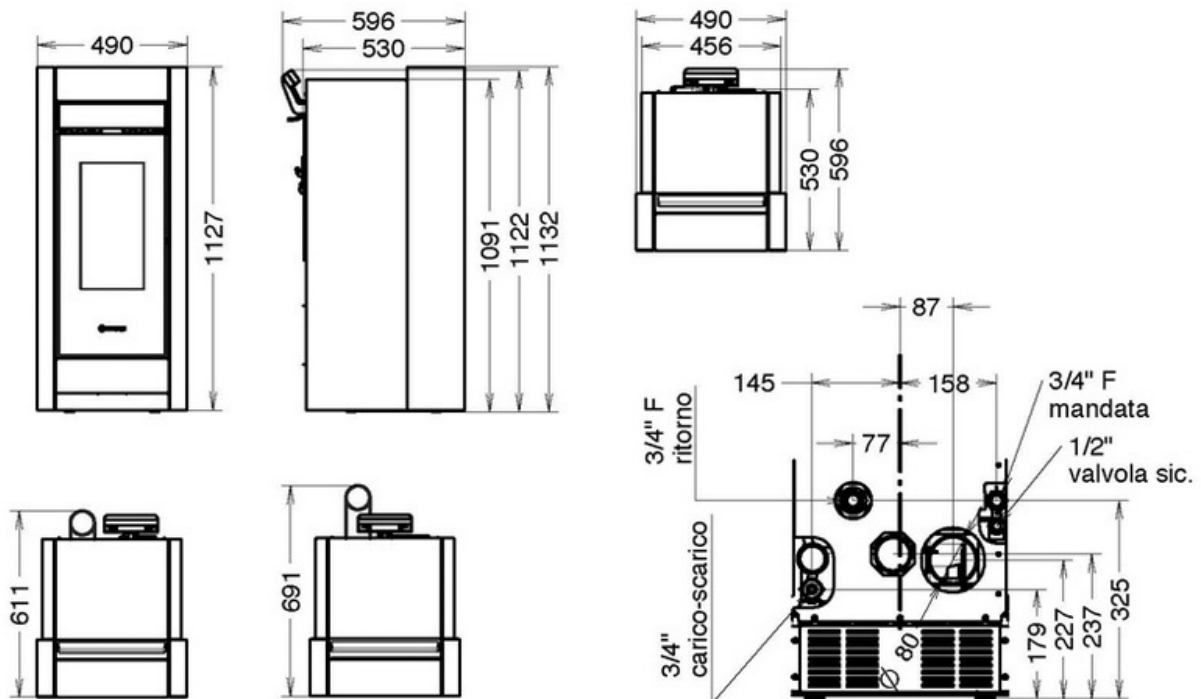

DIMENSIONS

THERMOROSSI S.p.A.

Via Grumolo, 4 | 36011 Arsiero (VI) | Italy | E-mail: info@thermorossi.it

Tel: 800.44.88.77 | Fax: 0445 741657 | P.IVA 00168470243 | Iscr. REA99797 Vicenza | Cap. Sociale di 156,000,00 l.v.