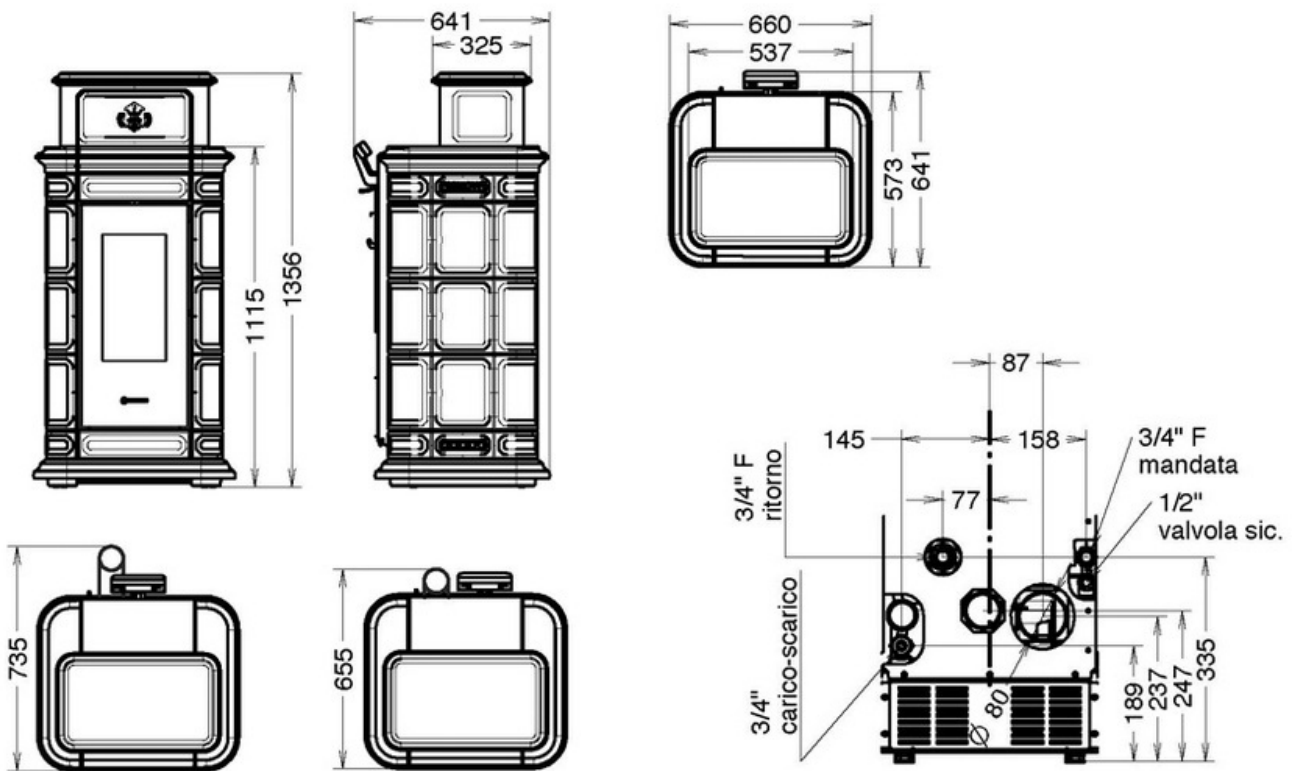

Heatable area

110 m².

1 - Precious majolica handmade by master craftsmen

2 - Cast iron and glass inlayed firebox door

DIMENSIONS

THERMOROSSI S.p.A.

Via Grumolo, 4 | 36011 Arsiero (VI) | Italy | E-mail: info@thermorossi.it