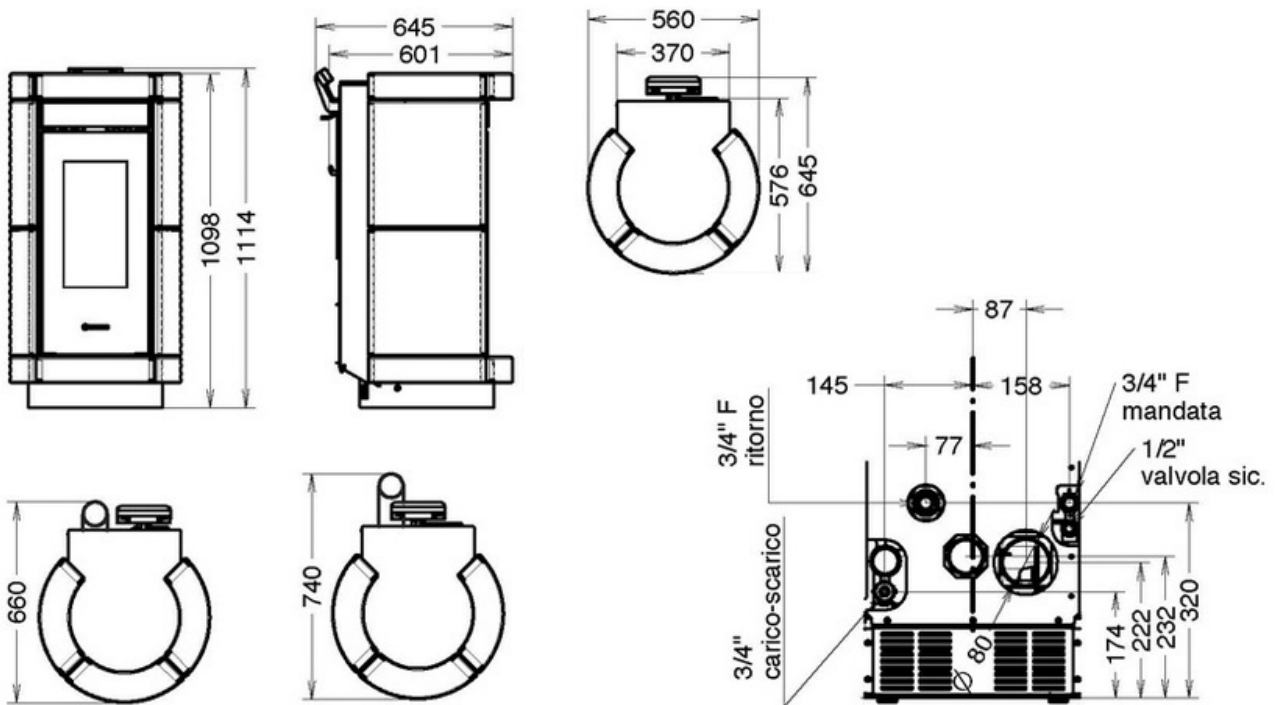

DIMENSIONS

THERMOROSSI S.p.A.

Via Grumolo, 4 | 36011 Arsiero (VI) | Italy | E-mail: info@thermorossi.it

Tel: 800.44.88.77 | Fax: 0445 741657 | P.IVA 00168470243 | Iscr. REA99797 Vicenza | Cap. Sociale di 156,000,00 I.v.